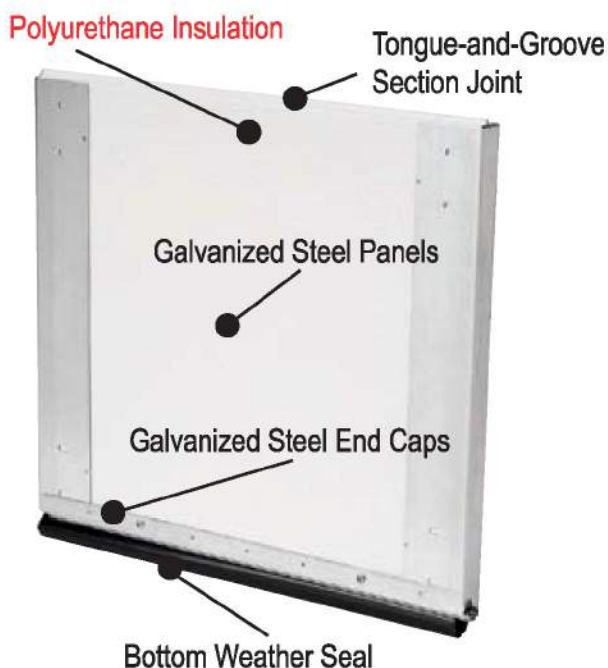

Model R138 Sonoma Insulated Garage Door • 11 R-Value

- **1½" Thick Door Sections** with unitized body construction which creates excellent durability and insulation. Foamed in place polyurethane insulation with an R-value of 11.
- **Tongue-and-Groove Section Joints** with full width bottom weather seal to protect against wind and rain. Helps keep garage interior moisture free.
- **Galvanized Finish** with woodgrain textured surface provides beauty, adds strength and protection.
- **Colors** for panel sections are available in white, taupe or almond, but can be painted any color to match your home.
- **Lifetime Limited Warranty**

Model R138 Sonoma (Continued)

Design

- Steel front panels are embossed with a wood-grained texture giving the look of genuine wood.

Sonoma

Windows

Many decorative window inserts are available to enhance the look of your garage door, which in turn enhances the look of your home.